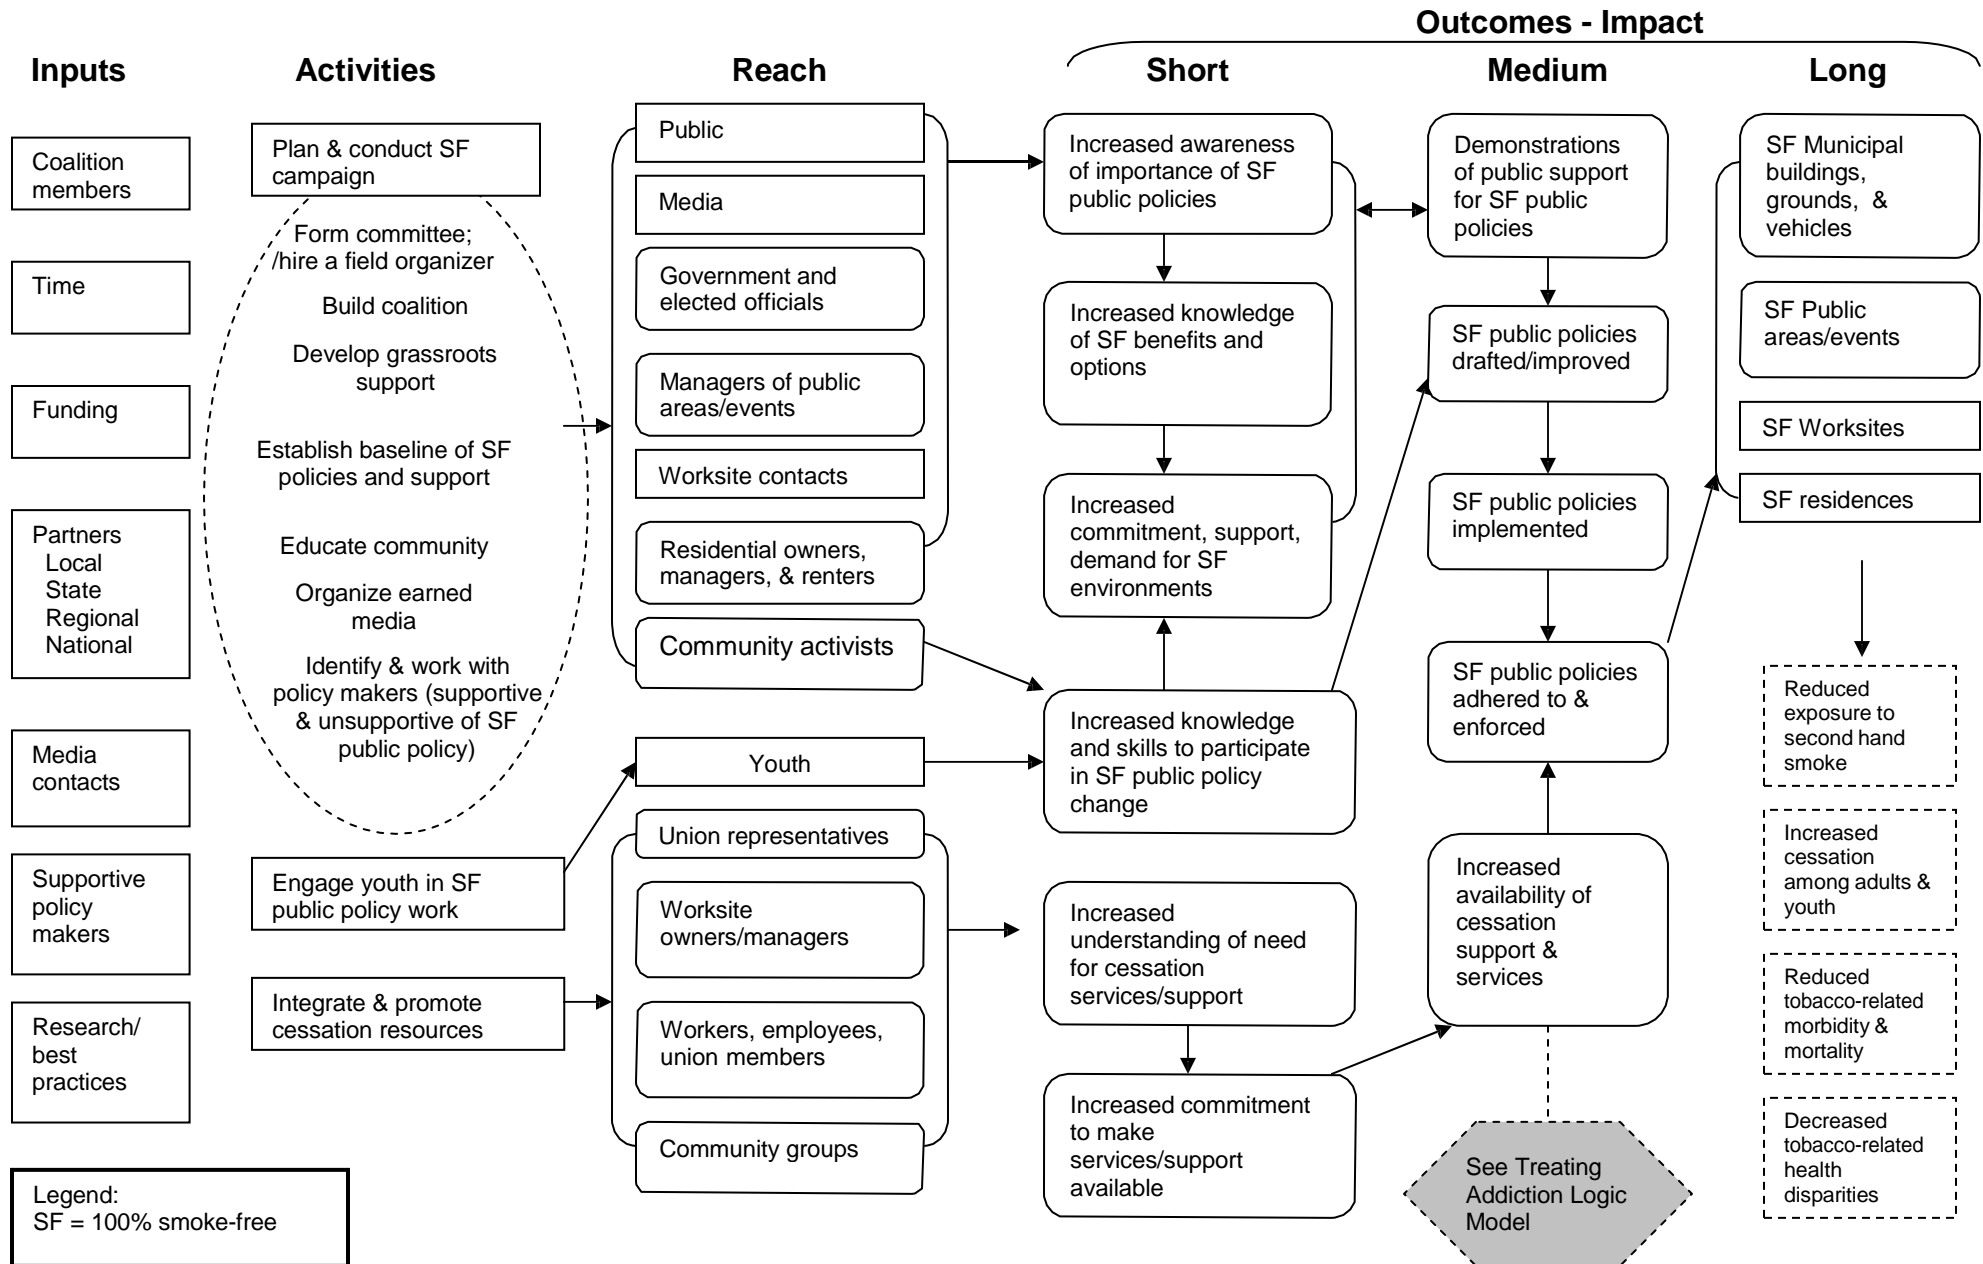

## Overarching Logic Model: Smoke-Free (SF) Environments

# Specific Logic Model: Smoke Free Worksites