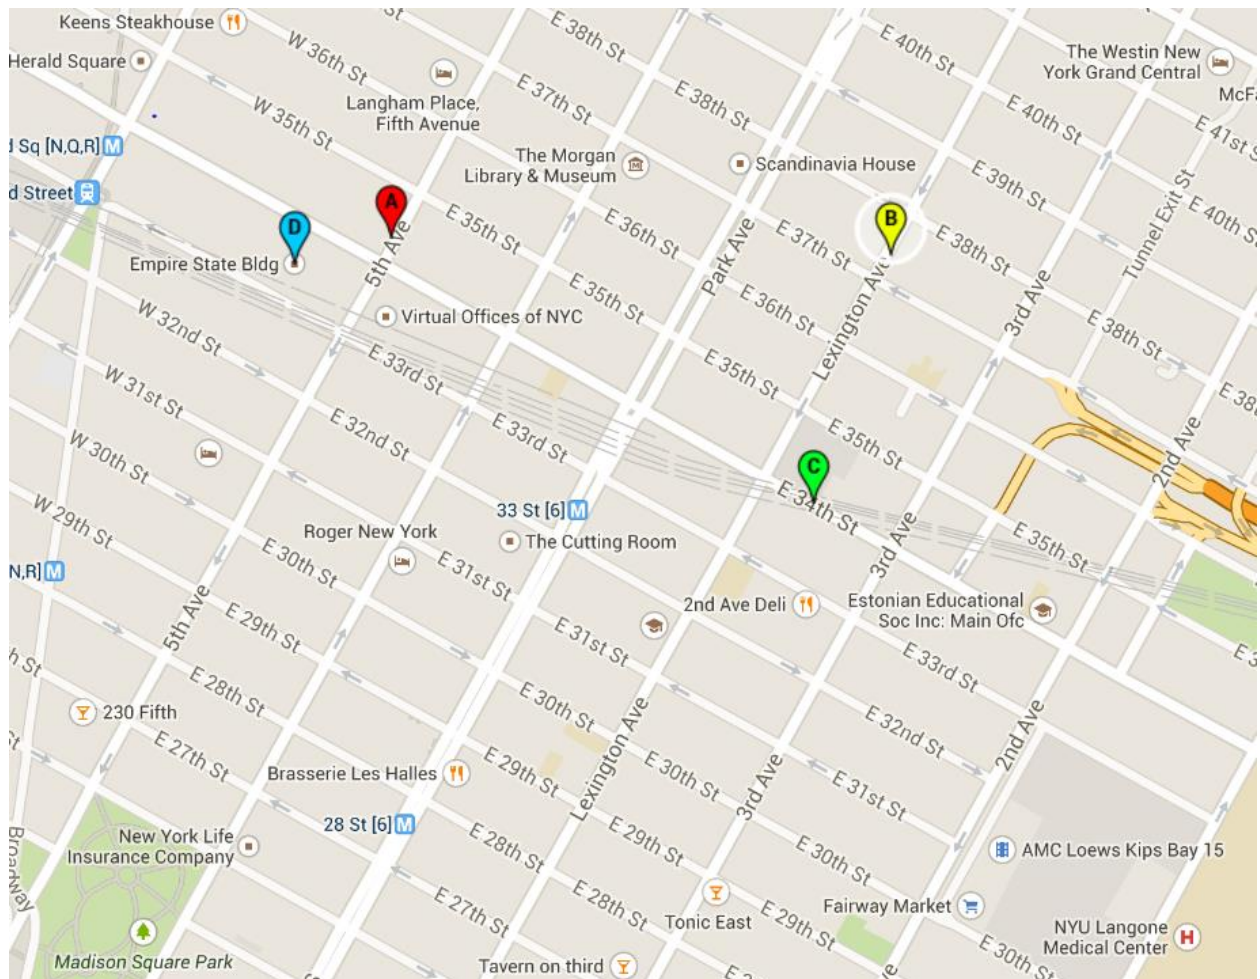

44th Annual Conference Locations Map and Parking Garage Listing

Locations on map (A-D):

- A** City University of New York (CUNY) Graduate Center, 365 Fifth Avenue, NY, NY, 10016
- B** Shelburne-Murray Hill Hotel, 303 Lexington Avenue, New York, NY 10016, 212-689-5200
- C** Affinia Dumont Hotel, 150 E. 34th Street, New York, NY 10016, 212-481-7600: www.affinia.com
- D** Heartland Brewery, 350 5th Avenue, New York, NY 10118, 212-563-3433: diagonally across from the CUNY Graduate Center; storefront level of the Empire State Building

Parking Garages near the City University Graduate Center and the Affinia Hotels:

Central Parking System

www.nyc.centralparking.com - 222 Lexington Avenue, New York - (212) 725-3927

Champion Parking 33 LLC