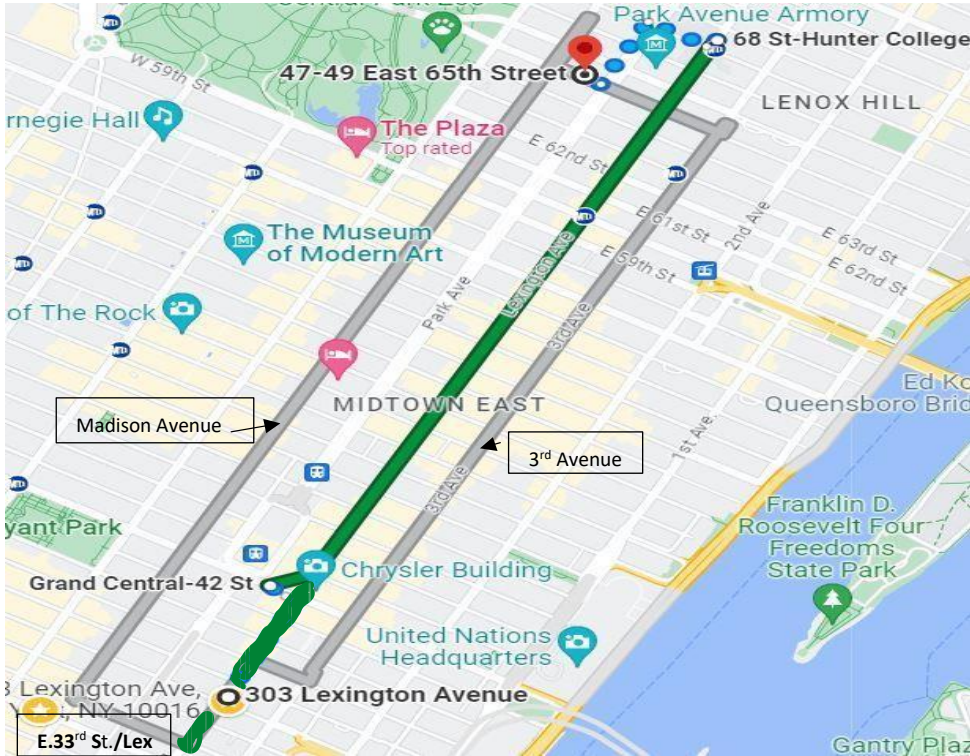

51st Annual Conference Locations

- A) The Shelburne Sonesta Hotel (303 Lexington Avenue, NYC, 10016)
- B) Roosevelt House Public Policy Institute of Hunter College, CUNY (47-49 East 65th St, NYC, 10065)
- C) CUNY Graduate Center (365 5th Avenue, NYC, 10016)

From Hotel to Roosevelt House on Sunday, March 17, 2024:

Commute Options:

6 Train from E. 33rd Street/Lexington Avenue to 68th Street/Lexington Ave, then 10-minute walk to Roosevelt House (4749 E. 65th Street between Park and Madison Avenues)

M102 or M103 bus from 3rd Avenue and East 39th Street to East 65th Street, then walk West to Park Avenue.

M3 or M4 bus from East 37th Street and Madison Avenue to E. 63rd Street, then walk North to E. 65th Street.

From Hotel to CUNY Graduate Center, Monday-Tuesday, March 18-19, 2024: