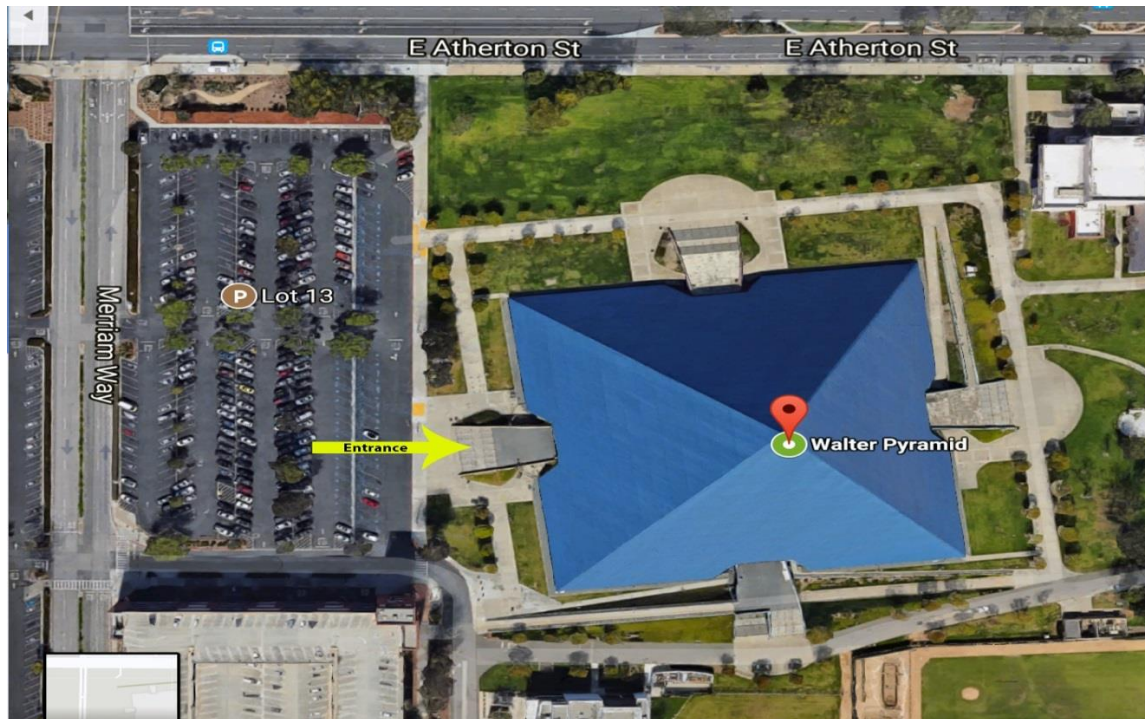

Directions to The Pointe

1250 N Bellflower Blvd, Long Beach, CA 90840

The Pointe Conference Center is **located** at street level next to the "Yellow Entrance" of the Walter Pyramid Sports Arena. Parking at the conference center has an \$8 fee payable by cash or credit.

Drive in:

From LAX, Santa Monica, West LA

Take the 405 south and exit at Bellflower Blvd. Turn left from the off-ramp and then make an immediate right on Bellflower Blvd. Turn left at Atherton St. Turn right into campus on Merriam Way. Park in lot 13 or 14 (Daily parking permits can be purchased at the yellow kiosks).

From Orange County

Take the 405 north or 22 west. The two freeways merge and continue on the 405 north. Exit at Palo Verde. Turn left on to Palo Verde. Turn right on Atherton St. Turn left into campus on Merriam Way. Park in lot 13 or 14 (Daily parking permits can be purchased at the yellow kiosks).

From Downtown LA, East LA

Take the 605 south to the 405 North. Exit at Palo Verde. Turn left on to Palo Verde. Turn right on Atherton St. Turn left into campus on Merriam Way. Park in lot 13 or 14 (Daily parking permits can be purchased at the yellow kiosks).